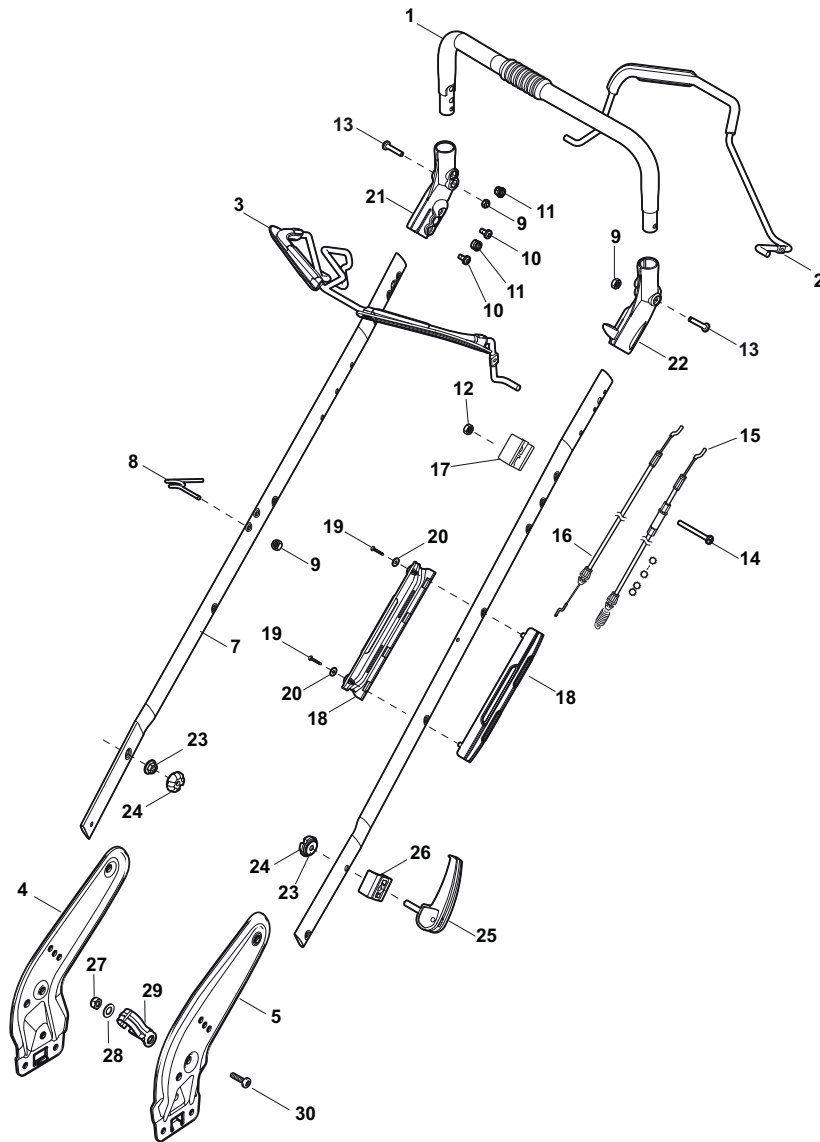

Fig.	Quantity	Part No	Description	Notes
1	1	322108295/1	Side Ejection Conveyor	
2	1	322600313/0	Ejection Guard	
3	2	112727803/0	Screw	
4	1	322806639/0	Fulcrum Pin	
5	2	112154510/0	Nut	
6	2	118203853/0	Screw	
7	1	122450456/0	Spring	
8	1	122517869/1	Pin	
9	2	112604896/0	Crown Fastener	

Fig.	Quantity	Part No	Description	Notes
1	1	381007043/0	Handle Lower Part	
2	1	381005133/0	Right Bracket	
3	1	381005135/0	Left Bracket	
4	1	112819120/0	Screw	
5	4	122680006/1	Washer	
6	4	322399804/1	Nut	
7	4	112293200/0	Nut	
10	4	112760605/0	Screw	
11	1	125038002/1	Bushing	
12	2	112155000/0	Nut	
13	2	322192156/0	Clip	
14	1	112523040/0	Washer	
15	1	112154510/0	Nut	
16	1	112369500/0	Elastic Washer	

Fig.	Quantity	Part No	Description	Notes
1	1	381006670/2	Handle Tube	
2	1	381003349/0	Lever, Driving	
3	1	381003472/0	Lever, Engine Brake	Black
3	1	381003344/0	Lever, Engine Brake	Red
4	1	381005149/0	Right Bracket	Black
4	1	381005185/0	Right Bracket	Stiga Grey
5	1	381005151/0	Left Bracket	Black
5	1	381005187/0	Left Bracket	Stiga Grey
7	2	381006773/1	Handle Black	
7	2	381006774/1	Handle Grey	
8	1	122430309/0	Spring	
9	2	112154330/0	Nut	
10	4	112735662/1	Screw	
11	4	322041967/1	Bushing	
12	3	112154510/0	Nut	
13	2	112728721/0	Screw	
14	1	112727786/0	Screw	
15	1	381030093/1	Cable Rear Drive	
16	1	181030073/0	Cable, Thread Engine Brake	
17	1	181005516/0	Throttle Cable	for B&S Engine
17	1	181005514/0	Throttle Cable	for Honda and GGP Engine
17	1	181005515/0	Throttle Cable	for Honda Autochoke Engine
18	1	322806644/0	Protection	
19	2	112727812/0	Screw	
20	2	112523000/1	Washer	
21	1	322488301/0	Joint Sleeve Grey Right	
22	1	322488303/0	Joining Sleeve Grey Left	
23	2	112154220/0	Nut	
24	2	322399835/0	Knob	
25	2	381003253/0	Handle	
26	2	322680017/0	Washer	
27	1	112155000/0	Nut	
28	1	125038002/1	Bushing	
29	1	322192156/0	Clip	
30	1	112760605/0	Screw	