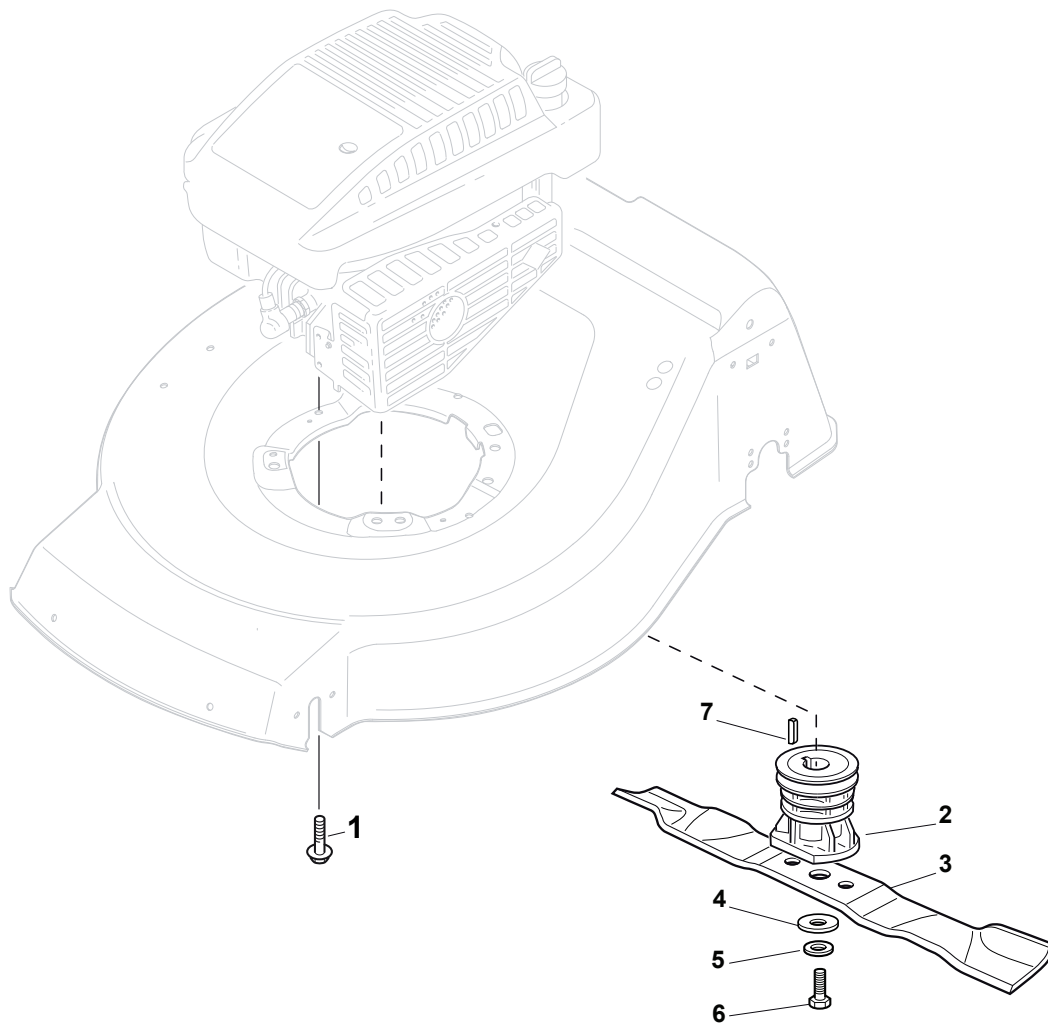

Fig.	Quantity	Part No	Description	Notes
1	1	322108295/1	Side Ejection Conveyor	
2	1	322600313/0	Ejection Guard	
3	2	112727803/0	Screw	
4	1	322806639/0	Fulcrum Pin	
5	2	112154510/0	Nut	
6	2	118203853/0	Screw	
7	1	122450456/0	Spring	
8	1	122517869/1	Pin	
9	2	112604896/0	Crown Fastener	