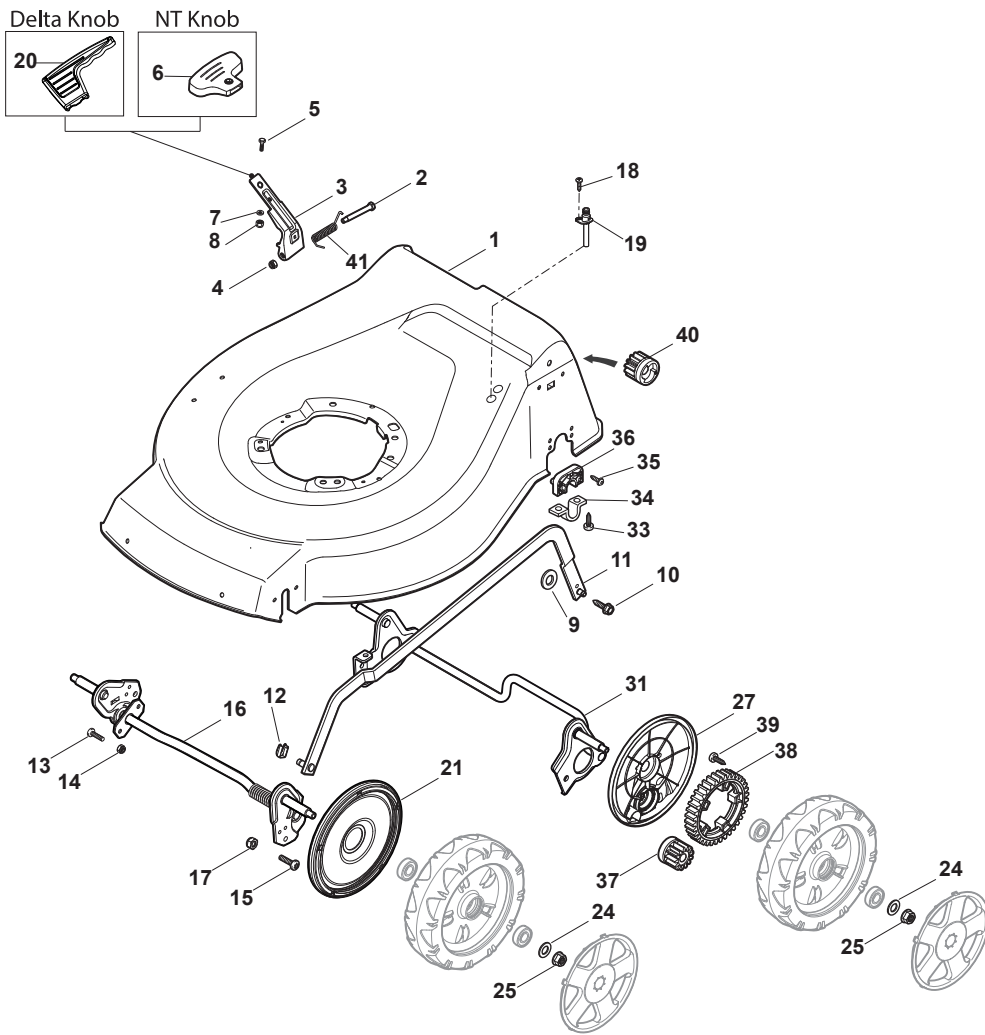

THIS INFORMATION IS NOT INTENDED FOR SALE OR RESALE, AND THIS NOTICE MUST REMAIN ON ALL COPIES.

Fig.	Quantity	Part No	Description	Notes
20	1	322394522/0	Knob	Delta Knob
1	1	381004536/0	Red Deck	
1	1	381004538/0	Red Deck	Side Discharge
1	1	381004562/0	Yellow Deck	
1	1	381004731/0	Grey Deck	Side Discharge
1	1	381004741/0	Grey Deck	
2	1	122534131/0	Pin	
3	1	322322851/0	Lever, Height Adjustment	
4	1	112154510/0	Nut	
5	1	112788512/0	Screw	
6	1	322394503/0	Knob	NT Knob
7	1	112521310/0	Washer	
8	1	112150000/0	Nut	
9	1	112369500/0	Elastic Washer	
10	1	122943013/0	Screw	
11	1	381002029/0	Rod, Height Adjustment	
12	1	112436051/0	Plate	
13	3	112727803/0	Screw	
14	3	112154510/0	Nut	
15	1	112727801/0	Screw	
16	1	381002883/1	Front Wheel Axle	
17	1	112154510/0	Nut	
18	1	112728450/0	Screw	
19	1	322034002/0	Washing Connection	
21	2	322600145/0	Protection, Wheel	
24	4	112521350/0	Washer	
25	4	112155000/0	Nut	
27	2	322600207/0	Protection, Wheel	
31	1	381302827/0	Rear Wheel Axle	
33	4	112728697/0	Screw	
34	2	322545152/0	Plate	
35	4	112728697/0	Screw	
36	2	322785304/1	Support	
37	1	122570120/1	Pinion Left	
38	2	322120114/0	Wheels Crown	
39	6	112728706/0	Screw	
40	1	122570110/1	Pinion Right	
41	1	122446192/0	Spring	

Fig.	Quantity	Part No	Description	Notes
1	1	322108295/1	Side Ejection Conveyor	
2	1	322600313/0	Ejection Guard	
3	2	112727803/0	Screw	
4	1	322806639/0	Fulcrum Pin	
5	2	112154510/0	Nut	
6	2	118203853/0	Screw	
7	1	122450456/0	Spring	
8	1	122517869/1	Pin	
9	2	112604896/0	Crown Fastener	