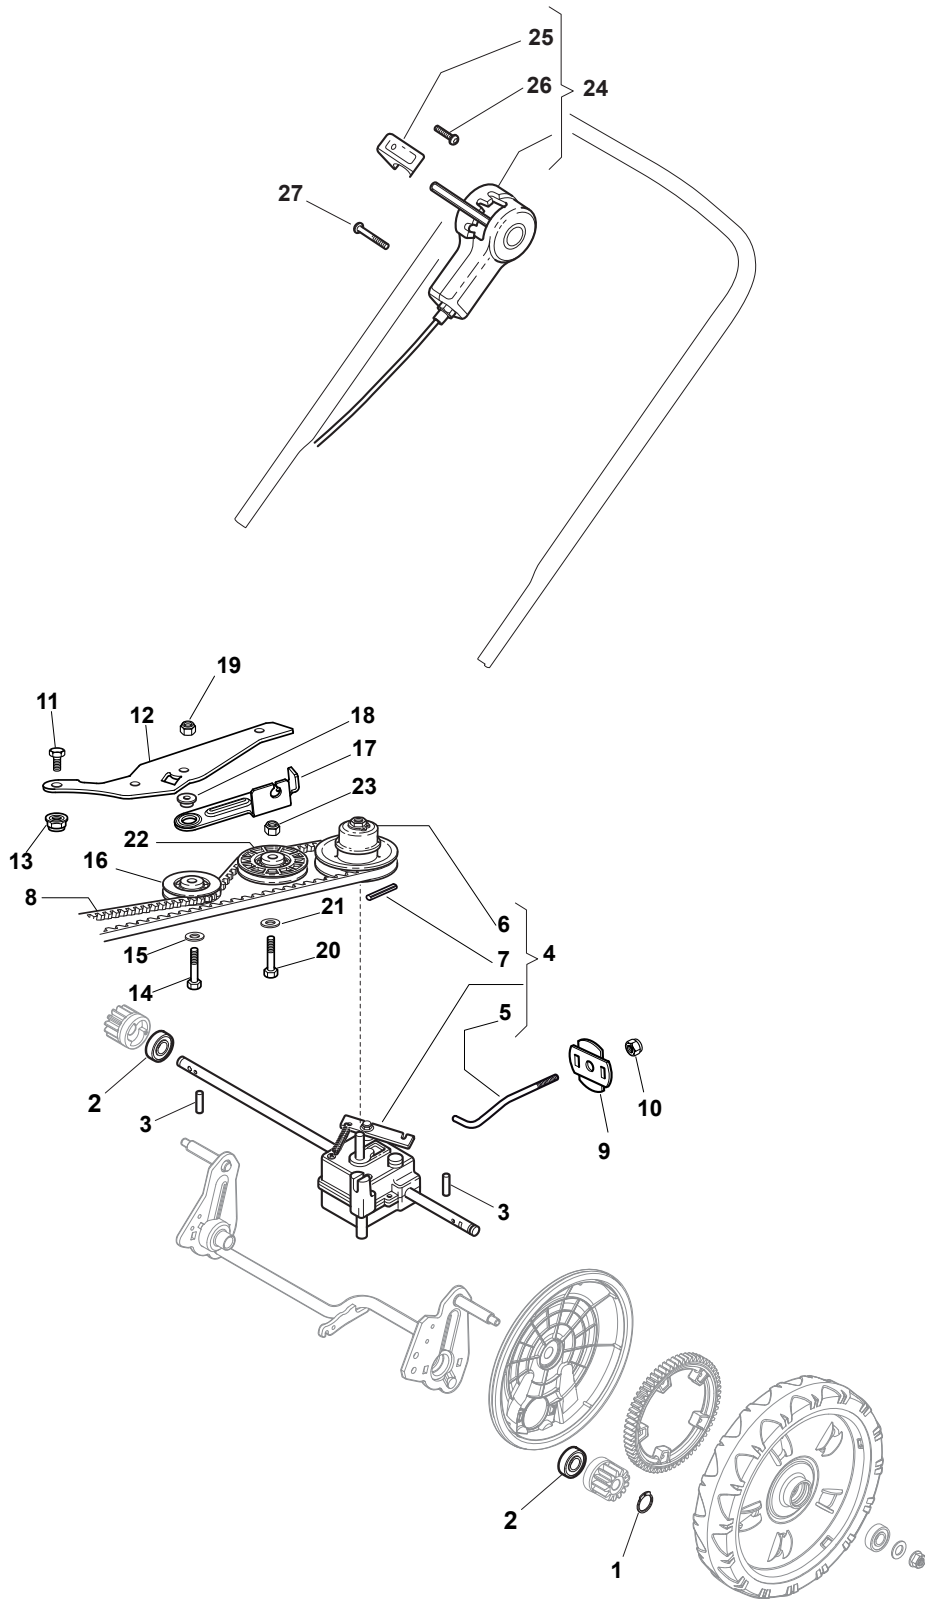

Fig.	Quantity	Part No	Description	Notes
1	1	322108295/1	Side Ejection Conveyor	
2	1	322600313/0	Ejection Guard	
3	2	112727803/0	Screw	
4	1	322806639/0	Fulcrum Pin	
5	2	112154510/0	Nut	
6	2	118203853/0	Screw	
7	1	122450456/0	Spring	
8	1	122517869/1	Pin	
9	2	112604896/0	Crown Fastener	

Fig.	Quantity	Part No	Description	Notes
1	1	381006840/0	Handle, Upper Part	for Delta Dashboard - Fix RPM - Throttle
1	1	381007520/0	Handle, Upper Part	for TD-CA Dashboard
2	1	122430313/0	Guide Spring	
3	1	112521330/0	Washer	
4	1	112154510/0	Nut	
5	1	118390020/0	Conduit Clip Caproeuope	
6	1	181030053/0	Cable, Thread Engine Brake	GGP Engine / B&S 450-500-550-575-625-675-750 Series
6	1	181030054/0	Cable, Thread Engine Brake	SV40 / RV 40 / V35 Engine
6	1	181030056/0	Cable, Thread Engine Brake	B&S 450-500-550-575 Series
6	1	181030070/0	Cable, Thread Engine Brake	Honda Engine
9	1	181003363/1	Lever, Engine Brake Black	
10	1	381030092/1	Cable Rear Drive	
12	1	181003364/0	Drive Control Lever	
13	1	122291050/0	Handgrip Black	

Fig.	Quantity	Part No	Description	Notes
1	2	112608600/0	Seeger	
2	2	119216035/0	Bearing	
3	2	122753000/0	Pin	
4	1	181003096/3	Gear Box	
5	1	122033285/0	Adjustment Rod	
6	1	122601932/0	Pulley	
7	1	112645700/0	Elastic Pin	
8	1	135064005/0	Belt	
9	1	322675113/0	Washer	
10	1	112154510/0	Nut	
11	1	112791011/0	Screw	
12	1	322806625/1	Support	
13	1	112292102/0	Nut	
14	1	112689500/0	Screw	
15	1	112523050/0	Washer	
16	1	122601915/0	Pulley	
17	1	322806623/0	Pulley Support	
18	1	122671656/0	Washer	
19	1	112154510/0	Nut	
20	1	112674700/0	Screw	
21	1	112523050/0	Washer	
22	1	122601914/0	Pulley	
23	1	112154510/0	Nut	
24	1	381007109/0	Speed Control Ass.Y	
25	1	322399809/0	Knob	
26	1	112728300/0	Screw	
27	2	112728702/0	Screw	