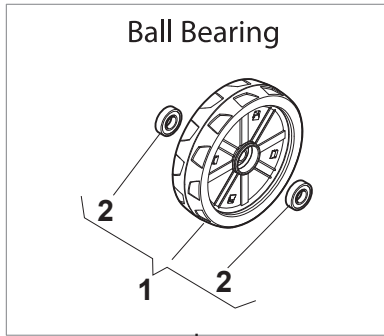

DELTA Wheels - Ø 200