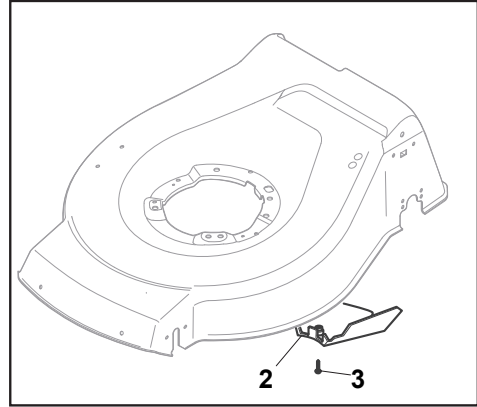

CARTER STANDARD (No Mulching)