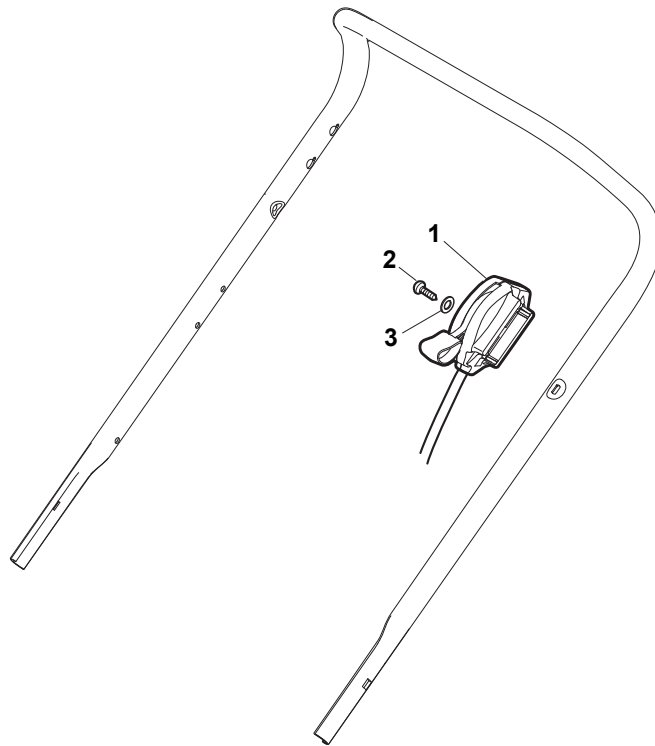

Fig.	Quantity	Part No	Description	Notes
1	1	381006838/0	Handle, Upper Part Black	for Delta Dashboard - Fix RPM - Throttle
1	1	381007522/0	Handle, Upper Part Black	for TD-CA Dashboard
1	1	381007525/0	Handle, Upper Part Grey	for TD-CA Dashboard
1	1	381007540/0	Handle, Upper Part Yellow	for Delta Dashboard - Fix RPM - Throttle
2	1	122430313/0	Guide Spring	
3	1	112521330/0	Washer	
4	1	112154510/0	Nut	
5	1	118390020/0	Conduit Clip Caproeurope	
6	1	181030053/0	Cable, Thread Engine Brake	GGP Engine / B&S 450-500-550-575-625-675-750 Series
6	1	181030054/0	Cable, Thread Engine Brake	SV40 / RV 40 / V35 Engine
6	1	181030056/0	Cable, Thread Engine Brake	B&S 450-500-550-575-625E Series
6	1	181030070/0	Cable, Thread Engine Brake	Honda Engine
7	1	322545204/0	Fulcrum Pin	
8	1	122041966/0	Bushing	
9	1	181003300/1	Lever, Engine Brake Black	
10	1	381030092/1	Cable Rear Drive	
11	1	122041966/0	Bushing	
12	1	181003301/0	Drive Control Lever	
13	1	122291050/0	Handgrip Black	

Fig.	Quantity	Part No	Description	Notes
1	1	381006840/0	Handle, Upper Part	for Delta Dashboard - Fix RPM - Throttle
1	1	381007520/0	Handle, Upper Part	for TD-CA Dashboard
2	1	122430313/0	Guide Spring	
3	1	112521330/0	Washer	
4	1	112154510/0	Nut	
5	1	118390020/0	Conduit Clip Caproeuope	
6	1	181030053/0	Cable, Thread Engine Brake	GGP Engine / B&S 450-500-550-575-625-675-750 Series
6	1	181030054/0	Cable, Thread Engine Brake	SV40 / RV 40 / V35 Engine
6	1	181030056/0	Cable, Thread Engine Brake	B&S 450-500-550-575 Series
6	1	181030070/0	Cable, Thread Engine Brake	Honda Engine
9	1	181003363/1	Lever, Engine Brake Black	
10	1	381030092/1	Cable Rear Drive	
12	1	181003364/0	Drive Control Lever	
13	1	122291050/0	Handgrip Black	