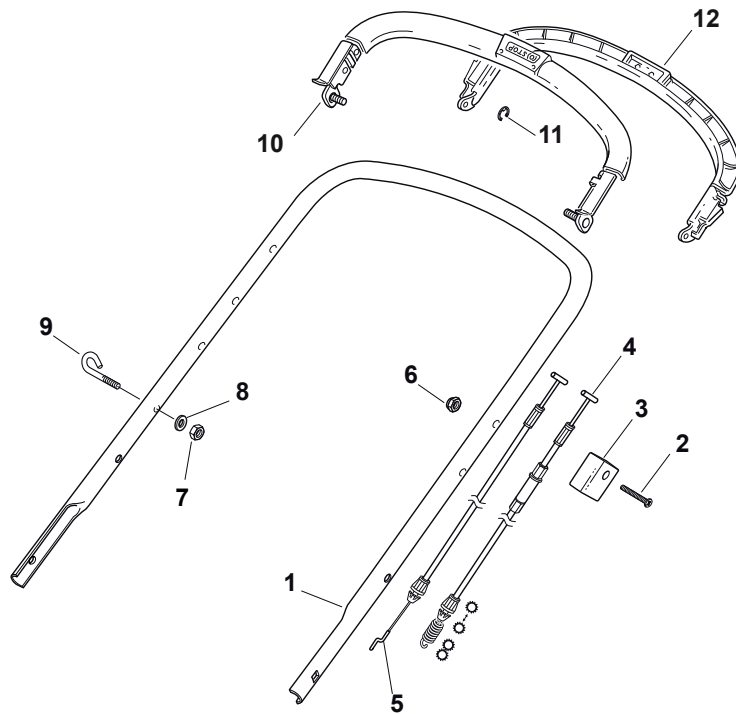

Fig.	Quantity	Part No	Description	Notes
1	1	322108295/1	Side Ejection Conveyor	
2	1	322600313/0	Ejection Guard	
3	2	112727803/0	Screw	
4	1	322806639/0	Fulcrum Pin	
5	2	112154510/0	Nut	
6	2	118203853/0	Screw	
7	1	122450456/0	Spring	
8	1	122517869/1	Pin	
9	2	112604896/0	Crown Fastener	

Fig.	Quantity	Part No	Description	Notes
1	1	381006670/2	Handle Tube	
2	1	381003349/0	Lever, Driving	
3	1	381003472/0	Lever, Engine Brake	Black
3	1	381003344/0	Lever, Engine Brake	Red
4	1	381005149/0	Right Bracket	Black
4	1	381005185/0	Right Bracket	Stiga Grey
5	1	381005151/0	Left Bracket	Black
5	1	381005187/0	Left Bracket	Stiga Grey
7	2	381006773/1	Handle Black	
7	2	381006774/1	Handle Grey	
8	1	122430309/0	Spring	
9	2	112154330/0	Nut	
10	4	112735662/1	Screw	
11	4	322041967/1	Bushing	
12	3	112154510/0	Nut	
13	2	112728721/0	Screw	
14	1	112727784/0	Screw	
15	1	381030097/0	Cable Rear Drive	
16	1	181030099/0	Cable, Thread Engine Brake	
17	1	322551639/0	Fixed Plate	
18	1	322806644/0	Protection	
19	2	112727812/0	Screw	
20	2	112523000/1	Washer	
21	1	322488301/0	Joint Sleeve Grey Right	
22	1	322488303/0	Joining Sleeve Grey Left	
23	2	112154220/0	Nut	
24	2	322399835/0	Knob	
25	2	381003253/0	Handle	
26	2	322680017/0	Washer	
27	1	112155000/0	Nut	
28	1	125038002/1	Bushing	
29	1	322192156/0	Clip	
30	1	112760605/0	Screw	

Fig.	Quantity	Part No	Description	Notes
4	1	381030055/0	Cable Rear Drive	
1	1	381006803/0	Handle, Upper Part	Black
1	1	381006805/0	Upper Handle Grey	Grey
2	1	112727787/0	Screw	
3	1	322551640/0	Plate	
5	1	181030056/0	Cable, Thread Engine Brake	Honda / B&S / GGP Engine
5	1	181030057/0	Cable, Thread Engine Brake	SV40 / RV 40 / V35 Engine
6	1	112154510/0	Nut	
7	1	112154510/0	Nut	
8	1	112521330/0	Washer	
9	1	122430313/0	Guide Spring	
10	1	381003330/0	Lever, Engine Brake	
11	1	381003297/1	Driving Lever	
12	1	112000930/0	Benzing Ring	