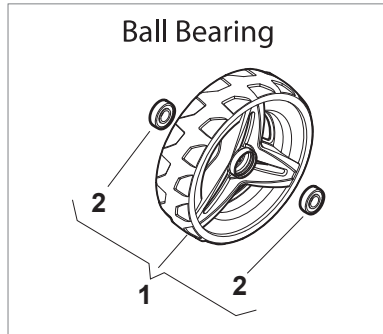

DELTA Wheel (Pierced) - Ø 200

DELTA Wheel - Ø 200

NTL 484 TR 4S - TRQ 4S

WBH Petrol Steel   Wheels and Hub Caps

Issue 9 - 2015

Fig.	Quantity	Part No	Description	Notes
1	2	381007477/0	Wheel	
2	8	119216035/0	Bearing	
3	2	322110640/0	Hub Cap Grey	
4	2	381007483/1	Wheel