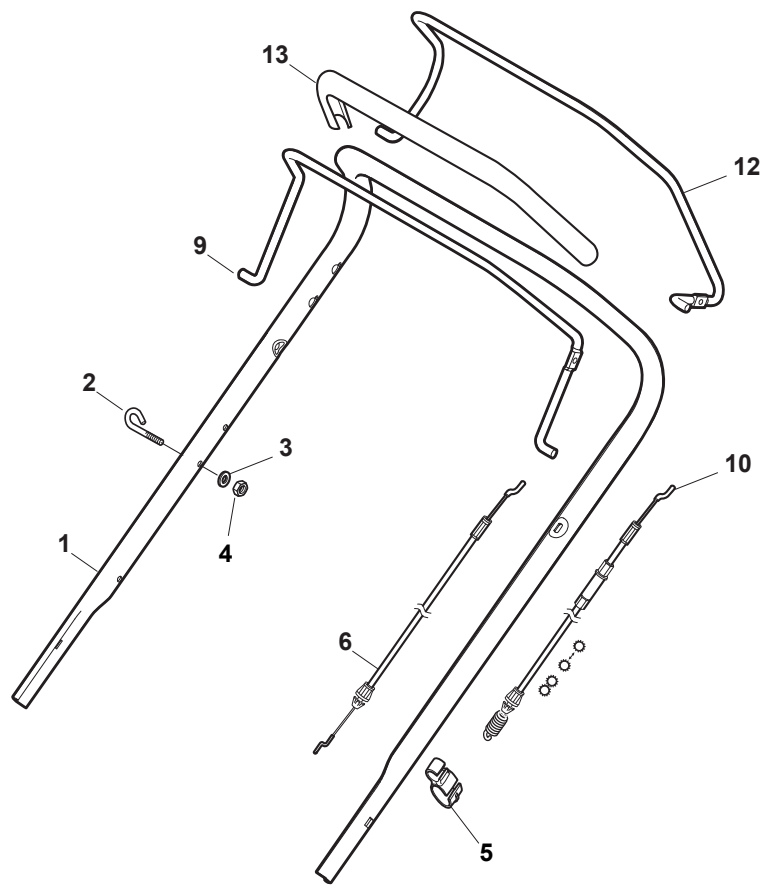

Fig.	Quantity	Part No	Description	Notes
1	1	322108295/1	Side Ejection Conveyor	
2	1	322600313/0	Ejection Guard	
3	2	112727803/0	Screw	
4	1	322806639/0	Fulcrum Pin	
5	2	112154510/0	Nut	
6	2	118203853/0	Screw	
7	1	122450456/0	Spring	
8	1	122517869/1	Pin	
9	2	112604896/0	Crown Fastener	

Fig.	Quantity	Part No	Description	Notes
1	1	381006838/0	Handle, Upper Part Black	for Delta Dashboard - Fix RPM - Throttle
1	1	381007522/0	Handle, Upper Part Black	for TD-CA Dashboard
1	1	381007525/0	Handle, Upper Part Grey	for TD-CA Dashboard
1	1	381007540/0	Handle, Upper Part Yellow	for Delta Dashboard - Fix RPM - Throttle
2	1	122430313/0	Guide Spring	
3	1	112521330/0	Washer	
4	1	112154510/0	Nut	
5	1	118390020/0	Conduit Clip Caproeurope	
6	1	181030053/0	Cable, Thread Engine Brake	GGP Engine / B&S 450-500-550-575-625-675-750 Series
6	1	181030054/0	Cable, Thread Engine Brake	SV40 / RV 40 / V35 Engine
6	1	181030056/0	Cable, Thread Engine Brake	B&S 450-500-550-575-625E Series
6	1	181030070/0	Cable, Thread Engine Brake	Honda Engine
7	1	322545204/0	Fulcrum Pin	
8	1	122041966/0	Bushing	
9	1	181003300/1	Lever, Engine Brake Black	
10	1	381030092/1	Cable Rear Drive	
11	1	122041966/0	Bushing	
12	1	181003301/0	Drive Control Lever	
13	1	122291050/0	Handgrip Black	

Fig.	Quantity	Part No	Description	Notes
1	1	381006840/0	Handle, Upper Part	for Delta Dashboard - Fix RPM - Throttle
1	1	381007520/0	Handle, Upper Part	for TD-CA Dashboard
2	1	122430313/0	Guide Spring	
3	1	112521330/0	Washer	
4	1	112154510/0	Nut	
5	1	118390020/0	Conduit Clip Caproeuope	
6	1	181030053/0	Cable, Thread Engine Brake	GGP Engine / B&S 450-500-550-575-625-675-750 Series
6	1	181030054/0	Cable, Thread Engine Brake	SV40 / RV 40 / V35 Engine
6	1	181030056/0	Cable, Thread Engine Brake	B&S 450-500-550-575 Series
6	1	181030070/0	Cable, Thread Engine Brake	Honda Engine
9	1	181003363/1	Lever, Engine Brake Black	
10	1	381030092/1	Cable Rear Drive	
12	1	181003364/0	Drive Control Lever	
13	1	122291050/0	Handgrip Black	