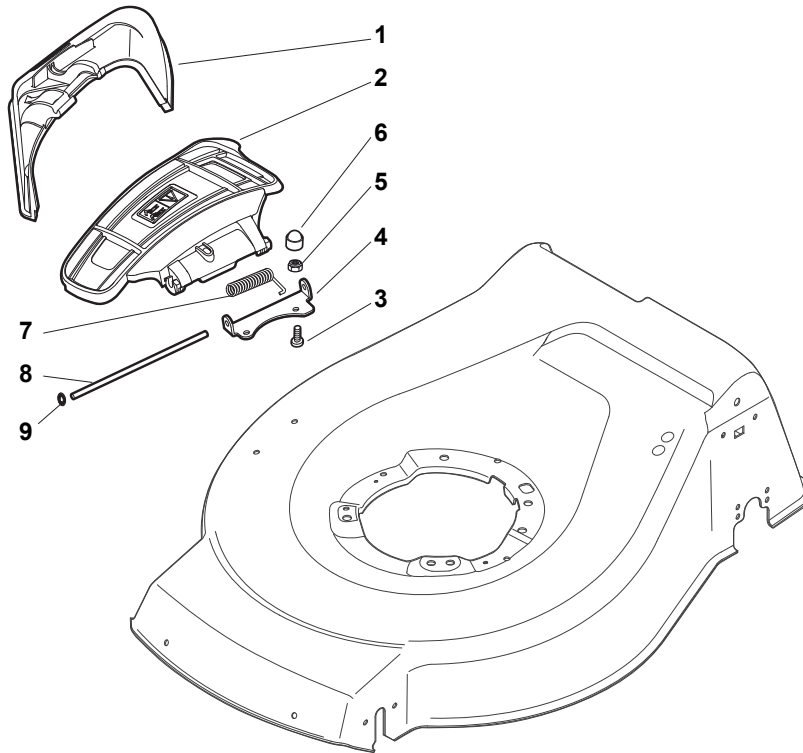

CARTER STANDARD (No Mulching)

CARTER MULCHING (No Mulching)

KIT MULCHING

Fig.	Quantity	Part No	Description	Notes
1	1	322291150/0	Rubber Insert	
2	1	122060192/0	Belt Protection	
3	1	112728530/0	Screw	
4	3	112728530/0	Screw	
5	1	322060198/1	Belt Protection	Not for BBC models
6	1	322140223/0	Deflector	
7	1	322500102/0	Front Combi	
8	2	112523000/1	Washer	
9	2	112728124/0	Screw	

Fig.	Quantity	Part No	Description	Notes
1	1	322108295/1	Side Ejection Conveyor	
2	1	322600313/0	Ejection Guard	
3	2	112727803/0	Screw	
4	1	322806639/0	Fulcrum Pin	
5	2	112154510/0	Nut	
6	2	118203853/0	Screw	
7	1	122450456/0	Spring	
8	1	122517869/1	Pin	
9	2	112604896/0	Crown Fastener	