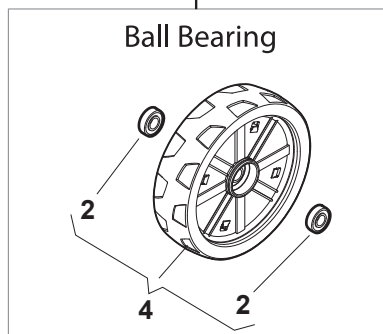

DELTA Wheel (Pierced) - Ø 200

DELTA Wheel - Ø 200

NTL 484 TR 4S - TRQ 4S

WBH Petrol Steel   Wheels and Hub Caps

Issue 9 - 2015

Fig.	Quantity	Part No	Description	Notes
1	2	381007477/0	Wheel	
2	8	119216035/0	Bearing	
3	2	322110640/0	Hub Cap Grey	
4	2	381007483/1	Wheel