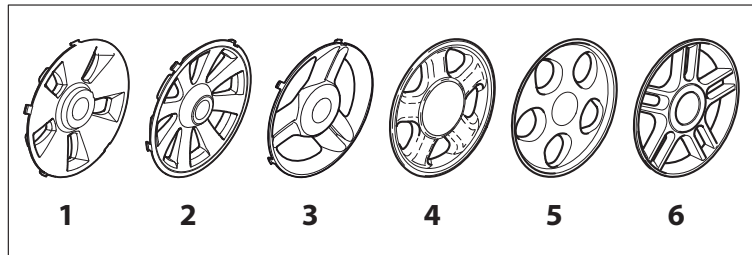

DELTA Wheels - Ø 200

NTD Wheels - Ø 200

NTL 484 TR 4S - TRQ 4S

WBH Petrol Steel Wheels and Hub Caps

Issue 9 - 2015

Fig.	Quantity	Part No	Description	Notes
1	4	381007483/1	Wheel	
2	8	119216035/0	Bearing	
3	4	381007416/2	Wheel	

DELTA Wheel (Pierced) - Ø 200

DELTA Wheel - Ø 200

NTL 484 TR 4S - TRQ 4S

WBH Petrol Steel Wheels and Hub Caps

Issue 9 - 2015

Fig.	Quantity	Part No	Description	Notes
1	2	381007477/0	Wheel	
2	8	119216035/0	Bearing	
3	2	322110640/0	Hub Cap Grey	
4	2	381007483/1	Wheel	