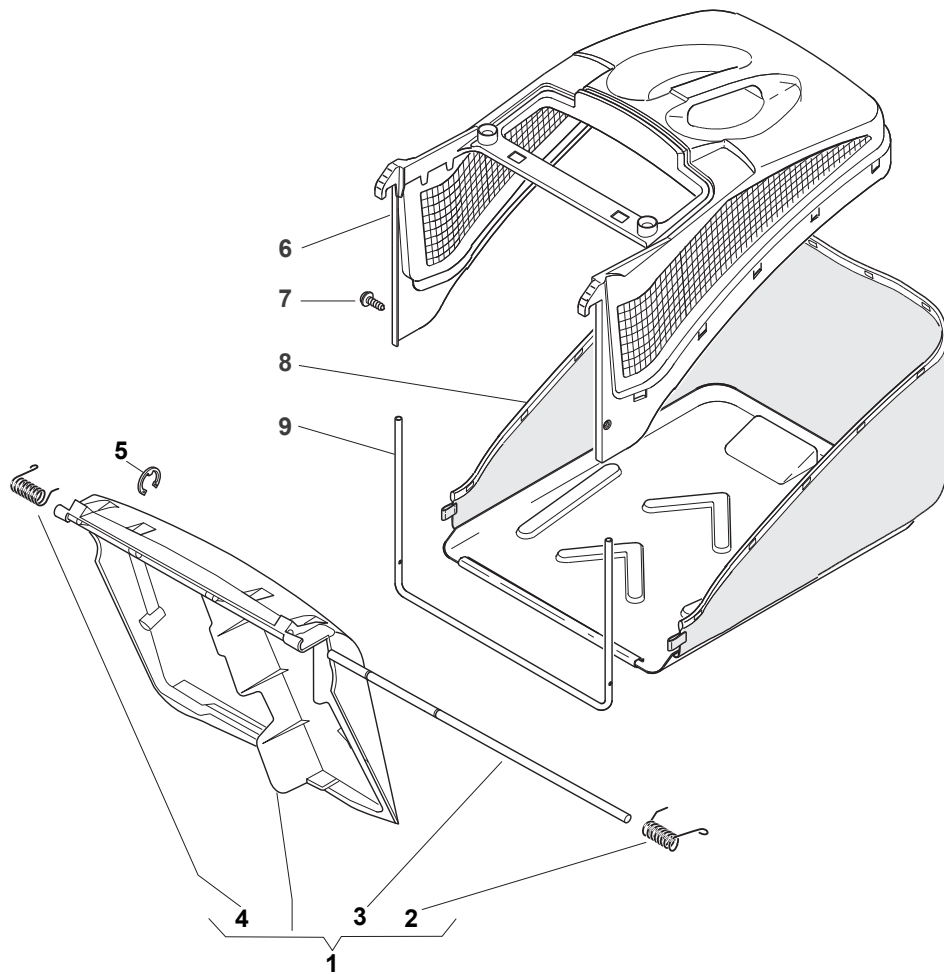

Fig.	Quantity	Part No	Description	Notes
1	3	112735108/1	Screw	
2	1	122465607/3	Hub With Pulley, Crankshaft Ø 22.2	for B&S and GGP Engines
2	1	122465608/2	Hub With Pulley, Crankshaft Ø 25	for HONDA Engines
3	1	181004397/0	Blade Winged	
4	1	122160400/0	Elastic Disc	
5	1	112523080/0	Washer	
6	1	112735698/0	Screw	
7	1	112139100/0	Feather, Crankshaft Ø 22,2	for B&S and GGP Engines
7	1	112139150/0	Feather, Crankshaft Ø 25	for HONDA Engines