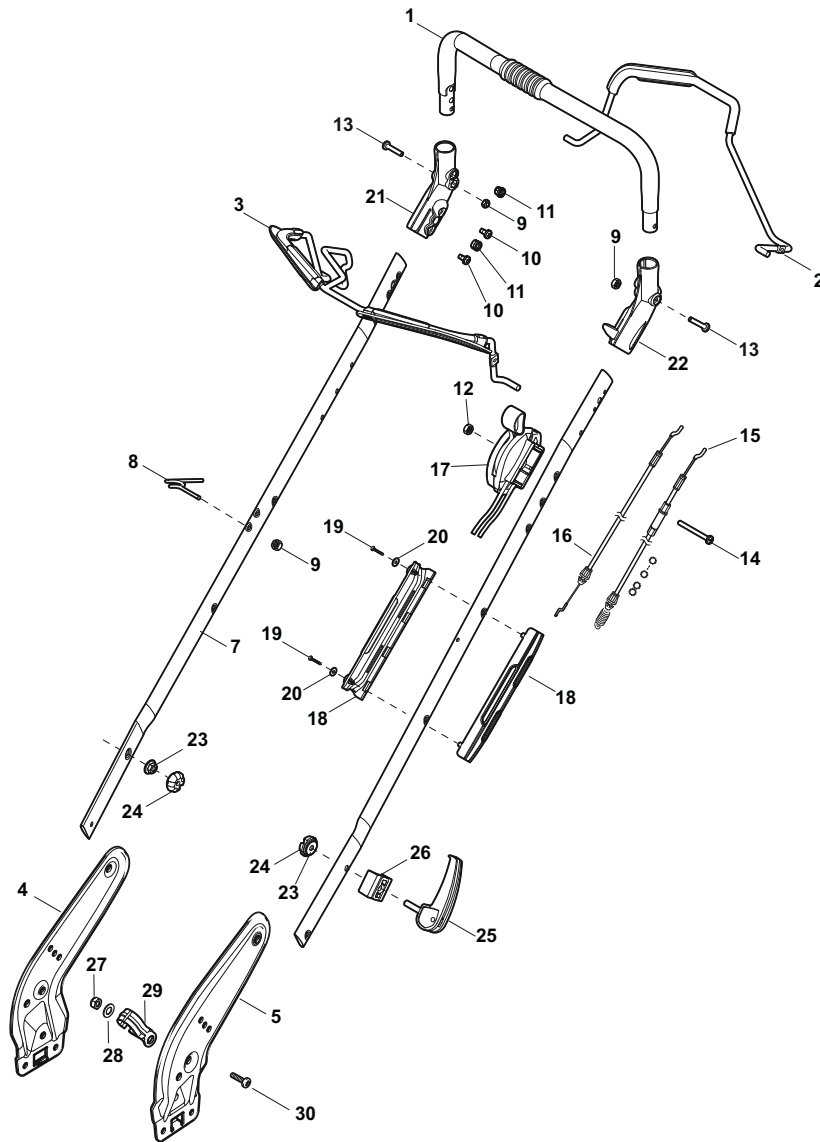

Fig.	Quantity	Part No	Description	Notes
1	1	322108295/1	Side Ejection Conveyor	
2	1	322600313/0	Ejection Guard	
3	2	112727803/0	Screw	
4	1	322806639/0	Fulcrum Pin	
5	2	112154510/0	Nut	
6	2	118203853/0	Screw	
7	1	122450456/0	Spring	
8	1	122517869/1	Pin	
9	2	112604896/0	Crown Fastener	

Fig.	Quantity	Part No	Description	Notes
1	1	381007043/0	Handle Lower Part	
2	1	381005133/0	Right Bracket	
3	1	381005135/0	Left Bracket	
4	1	112819120/0	Screw	
5	4	122680006/1	Washer	
6	4	322399804/1	Nut	
7	4	112293200/0	Nut	
10	4	112760605/0	Screw	
11	1	125038002/1	Bushing	
12	2	112155000/0	Nut	
13	2	322192156/0	Clip	
14	1	112523040/0	Washer	
15	1	112154510/0	Nut	
16	1	112369500/0	Elastic Washer	

Fig.	Quantity	Part No	Description	Notes
1	1	381006670/2	Handle Tube	
2	1	381003349/0	Lever, Driving	
3	1	381003472/0	Lever, Engine Brake	Black
3	1	381003344/0	Lever, Engine Brake	Red
4	1	381005149/0	Right Bracket	Black
4	1	381005185/0	Right Bracket	Stiga Grey
5	1	381005151/0	Left Bracket	Black
5	1	381005187/0	Left Bracket	Stiga Grey
7	2	381006773/1	Handle Black	
7	2	381006774/1	Handle Grey	
8	1	122430309/0	Spring	
9	2	112154330/0	Nut	
10	4	112735662/1	Screw	
11	4	322041967/1	Bushing	
12	3	112154510/0	Nut	
13	2	112728721/0	Screw	
14	1	112727786/0	Screw	
15	1	381030093/1	Cable Rear Drive	
16	1	181030073/0	Cable, Thread Engine Brake	
17	1	181005516/0	Throttle Cable	for B&S Engine
17	1	181005514/0	Throttle Cable	for Honda and GGP Engine
17	1	181005515/0	Throttle Cable	for Honda Autochoke Engine
18	1	322806644/0	Protection	
19	2	112727812/0	Screw	
20	2	112523000/1	Washer	
21	1	322488301/0	Joint Sleeve Grey Right	
22	1	322488303/0	Joining Sleeve Grey Left	
23	2	112154220/0	Nut	
24	2	322399835/0	Knob	
25	2	381003253/0	Handle	
26	2	322680017/0	Washer	
27	1	112155000/0	Nut	
28	1	125038002/1	Bushing	
29	1	322192156/0	Clip	
30	1	112760605/0	Screw	