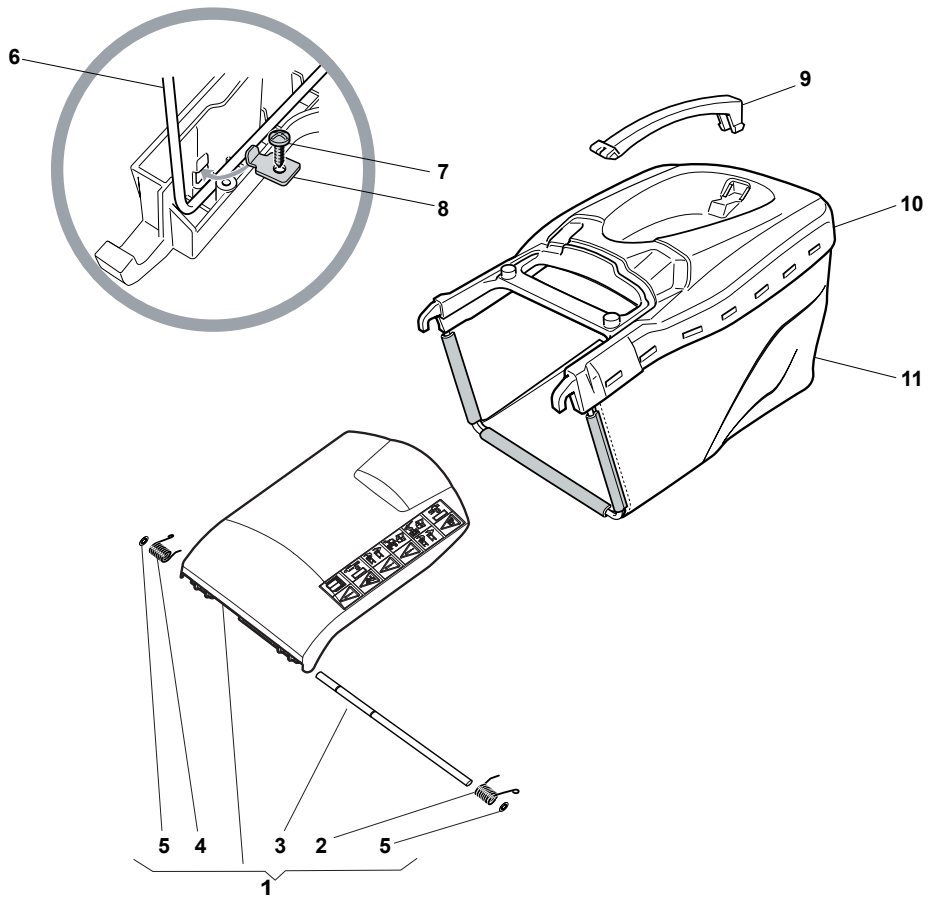

NTL 484 TR 4S - TRQ 4S

WBH Petrol Steel Grass-Catcher

Issue 9 - 2015

Fig.	Quantity	Part No	Description	Notes
1	1	381008129/0	Stone Guard, Yellow	Yellow
1	1	381008128/0	Stone Guard, Black	Black
2	1	122450466/0	Left Spring	
3	1	122517882/0	Pin	
4	1	122450465/0	Right Spring	
5	2	112604899/0	Crown Fastener	
6	1	122608505/0	Stiffening	
7	2	112728680/0	Screw	
8	2	322545159/0	Plate	
9	1	322393657/0	Handle	Black
9	1	322393721/0	Handle	Grey
10	1	381486009/0	Grass-Box, Upper	Black
10	1	381486031/0	Grass-Box, Upper	Grey
11	1	181002345/0	Box, Fabric