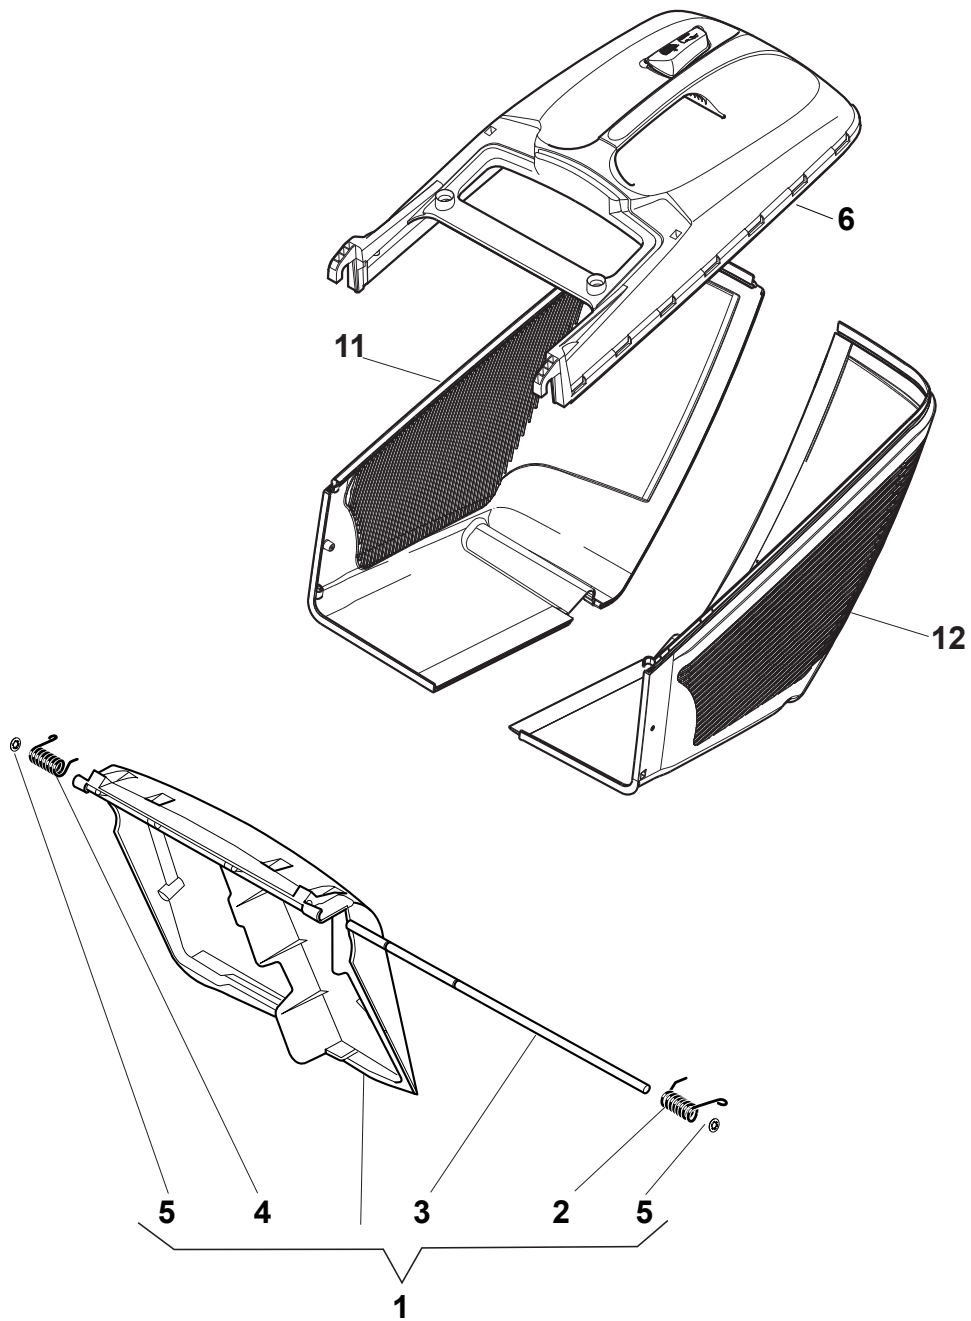

Fig.	Quantity	Part No	Description	Notes
1	1	381008081/2	Stone Guard, Black	Black
1	1	381008098/1	Stone Guard, White	White
1	1	381008082/2	Stone Guard, Yellow	Yellow
2	1	122450466/0	Left Spring	
3	1	122517882/0	Pin	
4	1	122450465/0	Right Spring	
5	2	112604899/0	Crown Fastener	
6	1	381486008/0	Grass-Box, Upper Part	Black
6	1	381486030/0	Grass-Box, Upper Part	Grey
6	1	381486012/0	Grass-Box, Upper Part	Yellow
7	1	122608525/1	Stiffening Lower	
8	1	181002211/0	Box, Fabric	
9	2	112728680/0	Screw	
10	2	112523050/0	Washer	