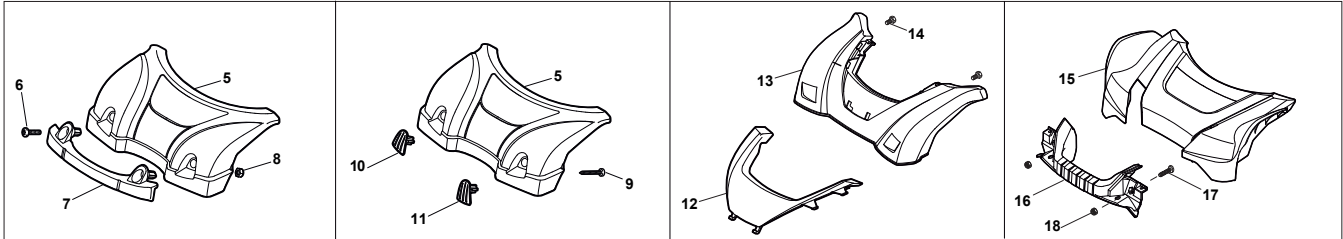

THIS INFORMATION IS NOT INTENDED FOR SALE OR RESALE, AND THIS NOTICE MUST REMAIN ON ALL COPIES.

Fig.	Quantity	Part No	Description	Notes
20	1	322394522/0	Knob	Delta Knob
1	1	381004536/0	Red Deck	
1	1	381004538/0	Red Deck	Side Discharge
1	1	381004562/0	Yellow Deck	
1	1	381004731/0	Grey Deck	Side Discharge
1	1	381004741/0	Grey Deck	
2	1	122534131/0	Pin	
3	1	322322851/0	Lever, Height Adjustment	
4	1	112154510/0	Nut	
5	1	112788512/0	Screw	
6	1	322394503/0	Knob	NT Knob
7	1	112521310/0	Washer	
8	1	112150000/0	Nut	
9	1	112369500/0	Elastic Washer	
10	1	122943013/0	Screw	
11	1	381002029/0	Rod, Height Adjustment	
12	1	112436051/0	Plate	
13	3	112727803/0	Screw	
14	3	112154510/0	Nut	
15	1	112727801/0	Screw	
16	1	381002883/1	Front Wheel Axle	
17	1	112154510/0	Nut	
18	1	112728450/0	Screw	
19	1	322034002/0	Washing Connection	
21	2	322600145/0	Protection, Wheel	
24	4	112521350/0	Washer	
25	4	112155000/0	Nut	
27	2	322600207/0	Protection, Wheel	
31	1	381302827/0	Rear Wheel Axle	
33	4	112728697/0	Screw	
34	2	322545152/0	Plate	
35	4	112728697/0	Screw	
36	2	322785304/1	Support	
37	1	122570120/1	Pinion Left	
38	2	322120114/0	Wheels Crown	
39	6	112728706/0	Screw	
40	1	122570110/1	Pinion Right	
41	1	122446192/0	Spring	

Fig.	Quantity	Part No	Description	Notes
1	1	322108295/1	Side Ejection Conveyor	
2	1	322600313/0	Ejection Guard	
3	2	112727803/0	Screw	
4	1	322806639/0	Fulcrum Pin	
5	2	112154510/0	Nut	
6	2	118203853/0	Screw	
7	1	122450456/0	Spring	
8	1	122517869/1	Pin	
9	2	112604896/0	Crown Fastener	