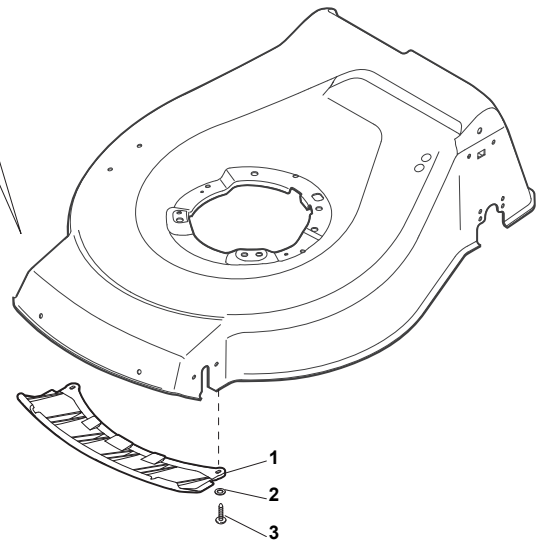

THIS INFORMATION IS NOT INTENDED FOR SALE OR RESALE, AND THIS NOTICE MUST REMAIN ON ALL COPIES.

Fig.	Quantity	Part No	Description	Notes
20	1	322394522/0	Knob	Delta Knob
1	1	381004536/0	Red Deck	
1	1	381004538/0	Red Deck	Side Discharge
1	1	381004562/0	Yellow Deck	
1	1	381004731/0	Grey Deck	Side Discharge
1	1	381004741/0	Grey Deck	
2	1	122534131/0	Pin	
3	1	322322851/0	Lever, Height Adjustment	
4	1	112154510/0	Nut	
5	1	112788512/0	Screw	
6	1	322394503/0	Knob	NT Knob
7	1	112521310/0	Washer	
8	1	112150000/0	Nut	
9	1	112369500/0	Elastic Washer	
10	1	122943013/0	Screw	
11	1	381002029/0	Rod, Height Adjustment	
12	1	112436051/0	Plate	
13	3	112727803/0	Screw	
14	3	112154510/0	Nut	
15	1	112727801/0	Screw	
16	1	381002883/1	Front Wheel Axle	
17	1	112154510/0	Nut	
18	1	112728450/0	Screw	
19	1	322034002/0	Washing Connection	
21	2	322600145/0	Protection, Wheel	
24	4	112521350/0	Washer	
25	4	112155000/0	Nut	
27	2	322600207/0	Protection, Wheel	
31	1	381302827/0	Rear Wheel Axle	
33	4	112728697/0	Screw	
34	2	322545152/0	Plate	
35	4	112728697/0	Screw	
36	2	322785304/1	Support	
37	1	122570120/1	Pinion Left	
38	2	322120114/0	Wheels Crown	
39	6	112728706/0	Screw	
40	1	122570110/1	Pinion Right	
41	1	122446192/0	Spring	

Fig.	Quantity	Part No	Description	Notes
1	1	322108295/1	Side Ejection Conveyor	
2	1	322600313/0	Ejection Guard	
3	2	112727803/0	Screw	
4	1	322806639/0	Fulcrum Pin	
5	2	112154510/0	Nut	
6	2	118203853/0	Screw	
7	1	122450456/0	Spring	
8	1	122517869/1	Pin	
9	2	112604896/0	Crown Fastener	