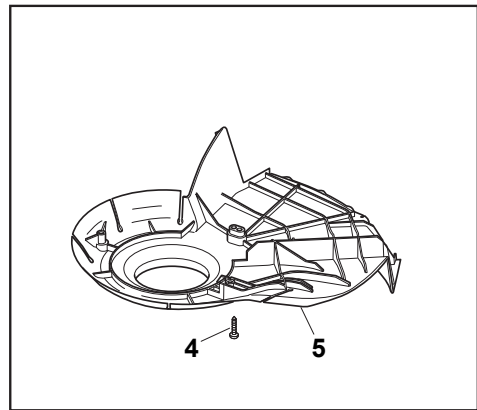

CARTER MULCHING (No Mulching)