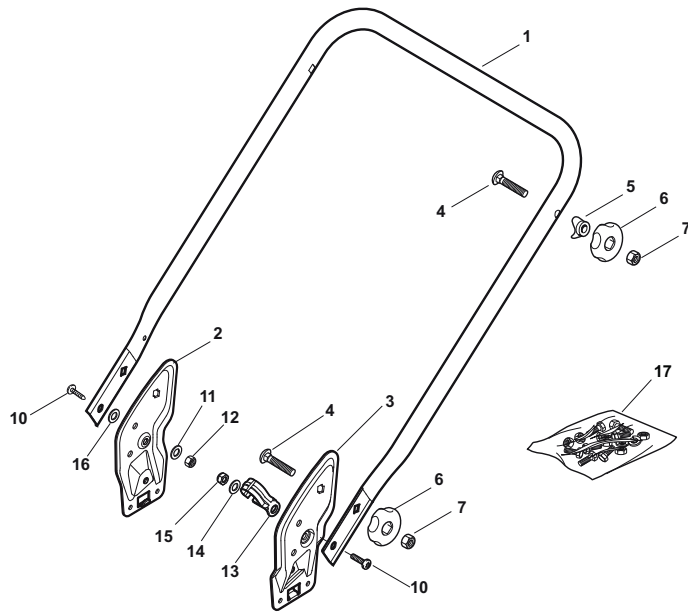

Fig.	Quantity	Part No	Description	Notes
1	1	322108295/1	Side Ejection Conveyor	
2	1	322600313/0	Ejection Guard	
3	2	112727803/0	Screw	
4	1	322806639/0	Fulcrum Pin	
5	2	112154510/0	Nut	
6	2	118203853/0	Screw	
7	1	122450456/0	Spring	
8	1	122517869/1	Pin	
9	2	112604896/0	Crown Fastener	

Fig.	Quantity	Part No	Description	Notes
1	1	322500102/0	Front Combi	
2	2	112523000/1	Washer	
3	2	112728124/0	Screw	
5	1	322226143/0	Mask, Red	
5	1	322226144/0	Mask, Yellow	with Stiga Logo
5	1	322226151/0	Mask, Black	with Stiga Logo
5	1	322226153/0	Mask, Black	
5	1	322226155/0	Mask, Yellow	
6	2	112727799/0	Screw	
7	1	322393638/0	Handlegrip Black	
7	1	322393639/0	Handle, Grey	
7	1	322393640/0	Handle, Yellow	
8	2	112154510/0	Nut	
9	2	112728697/0	Screw	
10	1	322820082/0	Cap	
11	1	322820083/0	Cap	
12	1	322226167/0	Front Plate	
13	1	322226165/0	Mask, Black	
14	2	112728300/0	Screw	
15	1	322226157/0	Mask, Black	
16	1	322393642/0	Bumper Handle	
17	2	112727799/0	Screw	
18	2	112154510/0	Nut	

Fig.	Quantity	Part No	Description	Notes
1	1	381006719/0	Handle Lower Part	Black
1	1	381006720/0	Handle Lower Part	Grey
1	1	381007539/0	Handle, Lower Part Yellow	Yellow
2	1	381005149/0	Right Bracket	Black
2	1	381005185/0	Right Bracket	Stiga Grey
3	1	381005151/0	Left Bracket	Black
3	1	381005187/0	Left Bracket	Stiga Grey
4	4	381003253/0	Handle	
5	4	322680016/0	Washer	
6	4	122131750/0	Nut	
7	4	322399835/0	Knob	
10	2	112760605/0	Screw	
11	2	125038002/1	Bushing	
12	2	112155000/0	Nut	
13	1	322192156/0	Clip	
14	2	381103350/0	Handle	

Fig.	Quantity	Part No	Description	Notes
1	1	381007043/0	Handle Lower Part	
2	1	381005133/0	Right Bracket	
3	1	381005135/0	Left Bracket	
4	1	112819120/0	Screw	
5	4	122680006/1	Washer	
6	4	322399804/1	Nut	
7	4	112293200/0	Nut	
10	4	112760605/0	Screw	
11	1	125038002/1	Bushing	
12	2	112155000/0	Nut	
13	2	322192156/0	Clip	
14	1	112523040/0	Washer	
15	1	112154510/0	Nut	
16	1	112369500/0	Elastic Washer	