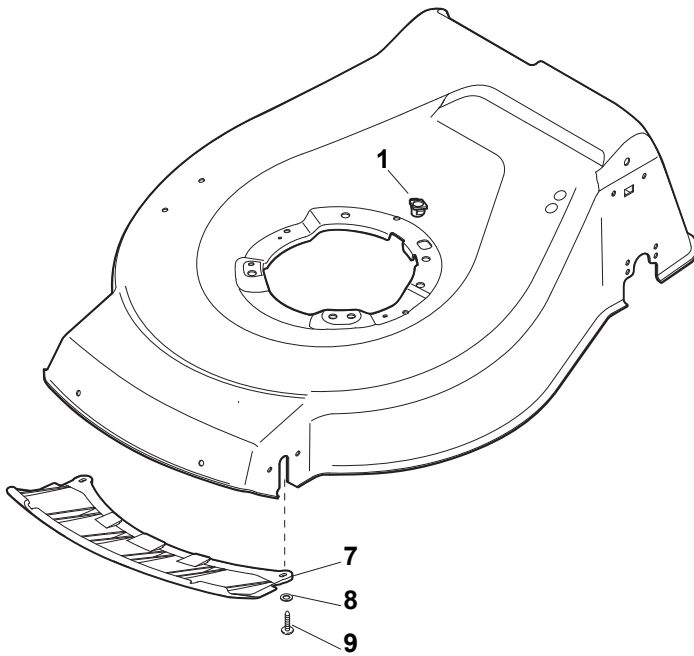

CARTER STANDARD (No Mulching)

CARTER MULCHING (No Mulching)

KIT MULCHING

Fig.	Quantity	Part No	Description	Notes
1	1	322291150/0	Rubber Insert	
2	1	122060192/0	Belt Protection	
3	1	112728530/0	Screw	
4	3	112728530/0	Screw	
5	1	322060198/1	Belt Protection	Not for BBC models
6	1	322140223/0	Deflector	
7	1	322500102/0	Front Combi	
8	2	112523000/1	Washer	
9	2	112728124/0	Screw	

Fig.	Quantity	Part No	Description	Notes
1	1	322108295/1	Side Ejection Conveyor	
2	1	322600313/0	Ejection Guard	
3	2	112727803/0	Screw	
4	1	322806639/0	Fulcrum Pin	
5	2	112154510/0	Nut	
6	2	118203853/0	Screw	
7	1	122450456/0	Spring	
8	1	122517869/1	Pin	
9	2	112604896/0	Crown Fastener	