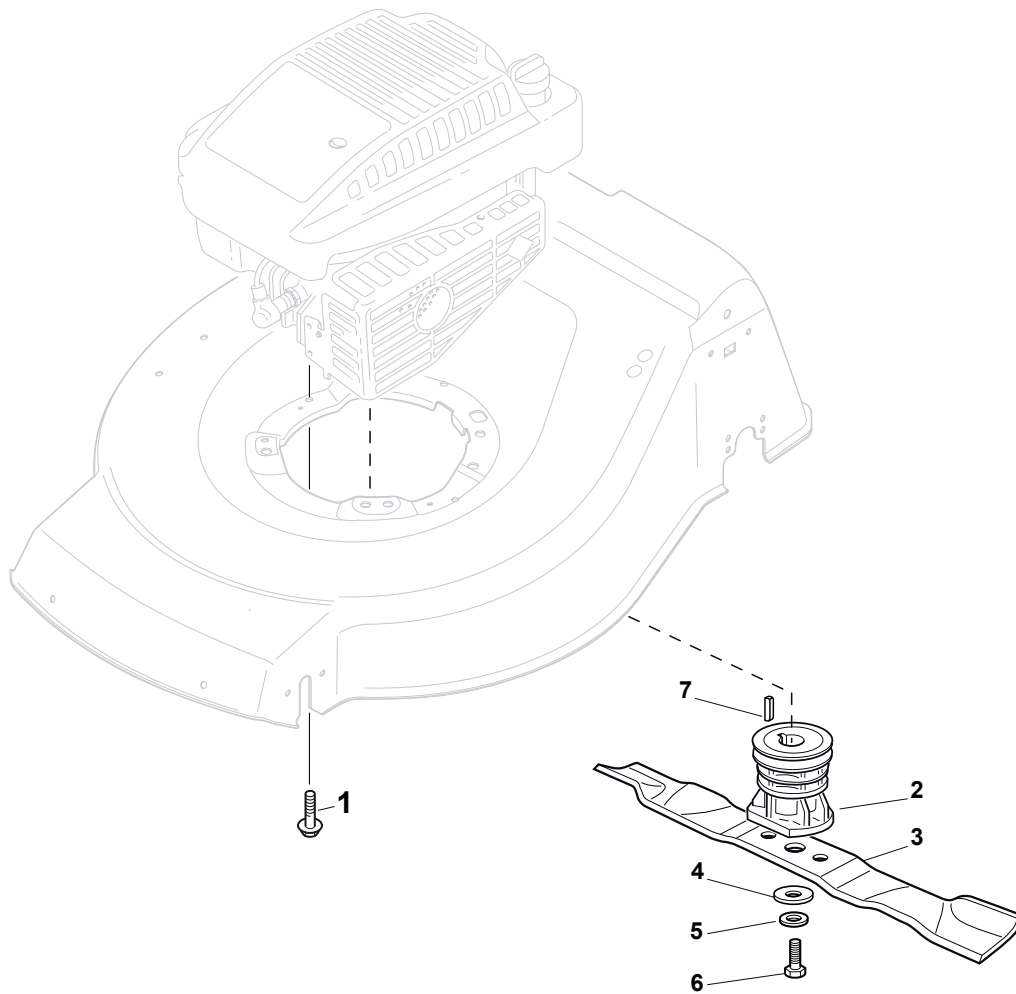

Fig.	Quantity	Part No	Description	Notes
1	1	322108295/1	Side Ejection Conveyor	
2	1	322600313/0	Ejection Guard	
3	2	112727803/0	Screw	
4	1	322806639/0	Fulcrum Pin	
5	2	112154510/0	Nut	
6	2	118203853/0	Screw	
7	1	122450456/0	Spring	
8	1	122517869/1	Pin	
9	2	112604896/0	Crown Fastener	

WBH Petrol Steel Blade

Issue 9 - 2015

Fig.	Quantity	Part No	Description	Notes
1	3	112735108/1	Screw	
2	1	122465607/3	Hub With Pulley, Crankshaft Ø 22.2	for B&S and GGP Engines
2	1	122465608/2	Hub With Pulley, Crankshaft Ø 25	for HONDA Engines
3	1	181004458/0	Mulching Blade	
4	1	122160400/0	Elastic Disc	
5	1	112523080/0	Washer	
6	1	112735698/0	Screw	
7	1	112139100/0	Feather, Crankshaft Ø 22,2	for B&S and GGP Engines
7	1	112139150/0	Feather, Crankshaft Ø 25	for HONDA Engines