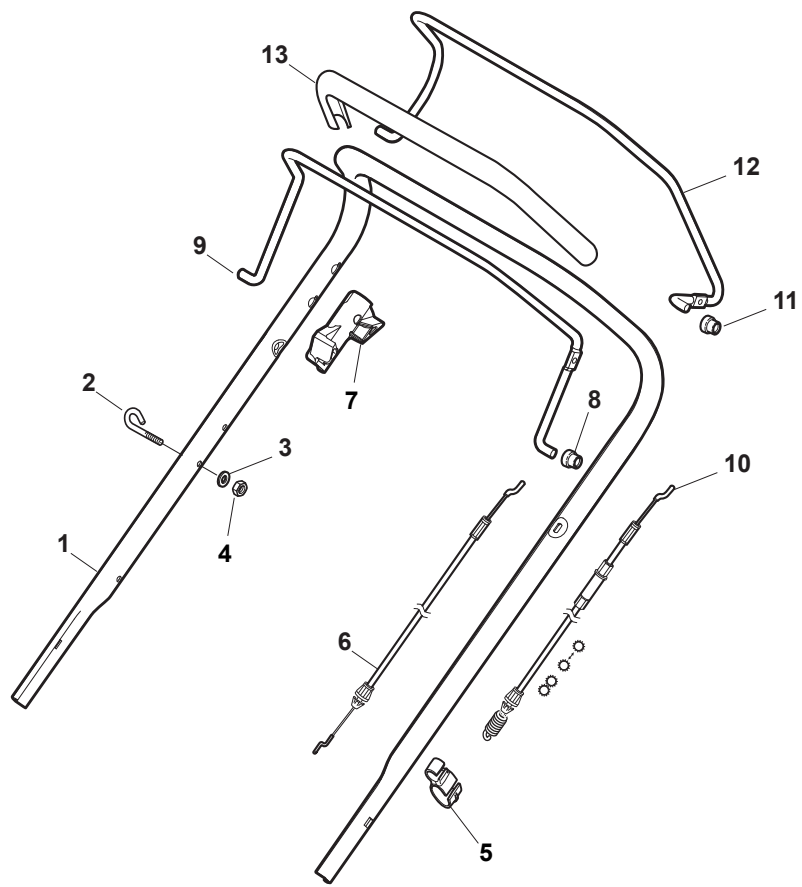

Fig.	Quantity	Part No	Description	Notes
1	1	322108295/1	Side Ejection Conveyor	
2	1	322600313/0	Ejection Guard	
3	2	112727803/0	Screw	
4	1	322806639/0	Fulcrum Pin	
5	2	112154510/0	Nut	
6	2	118203853/0	Screw	
7	1	122450456/0	Spring	
8	1	122517869/1	Pin	
9	2	112604896/0	Crown Fastener	

Fig.	Quantity	Part No	Description	Notes
4	1	381030055/0	Cable Rear Drive	
1	1	381006803/0	Handle, Upper Part	Black
1	1	381006805/0	Upper Handle Grey	Grey
2	1	112727787/0	Screw	
3	1	322551640/0	Plate	
5	1	181030056/0	Cable, Thread Engine Brake	Honda / B&S / GGP Engine
5	1	181030057/0	Cable, Thread Engine Brake	SV40 / RV 40 / V35 Engine
6	1	112154510/0	Nut	
7	1	112154510/0	Nut	
8	1	112521330/0	Washer	
9	1	122430313/0	Guide Spring	
10	1	381003330/0	Lever, Engine Brake	
11	1	381003297/1	Driving Lever	
12	1	112000930/0	Benzing Ring	

Fig.	Quantity	Part No	Description	Notes
1	1	381006838/0	Handle, Upper Part Black	for Delta Dashboard - Fix RPM - Throttle
1	1	381007522/0	Handle, Upper Part Black	for TD-CA Dashboard
1	1	381007525/0	Handle, Upper Part Grey	for TD-CA Dashboard
1	1	381007540/0	Handle, Upper Part Yellow	for Delta Dashboard - Fix RPM - Throttle
2	1	122430313/0	Guide Spring	
3	1	112521330/0	Washer	
4	1	112154510/0	Nut	
5	1	118390020/0	Conduit Clip Caproeurope	
6	1	181030053/0	Cable, Thread Engine Brake	GGP Engine / B&S 450-500-550-575-625-675-750 Series
6	1	181030054/0	Cable, Thread Engine Brake	SV40 / RV 40 / V35 Engine
6	1	181030056/0	Cable, Thread Engine Brake	B&S 450-500-550-575-625E Series
6	1	181030070/0	Cable, Thread Engine Brake	Honda Engine
7	1	322545204/0	Fulcrum Pin	
8	1	122041966/0	Bushing	
9	1	181003300/1	Lever, Engine Brake Black	
10	1	381030092/1	Cable Rear Drive	
11	1	122041966/0	Bushing	
12	1	181003301/0	Drive Control Lever	
13	1	122291050/0	Handgrip Black	