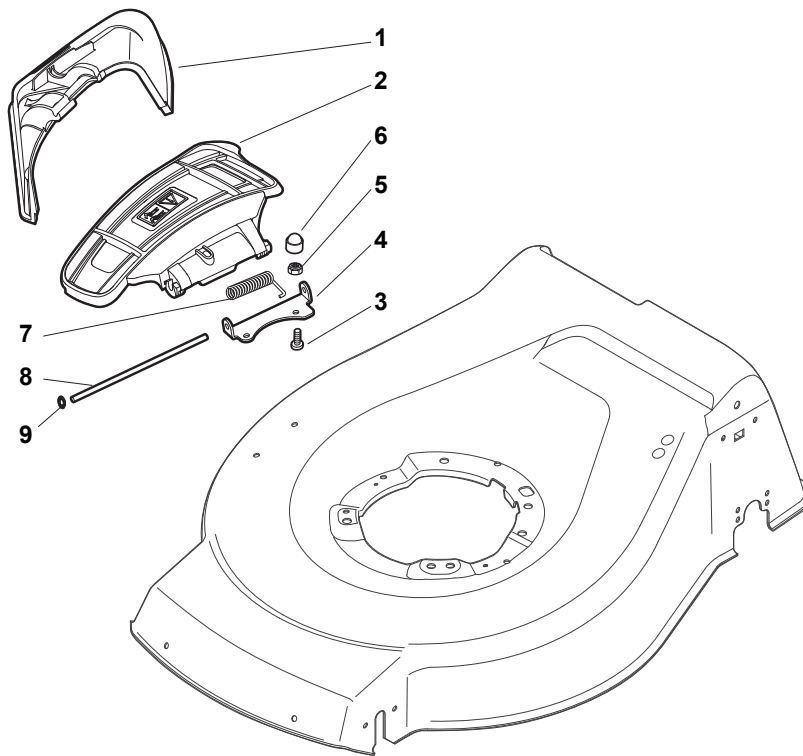

THIS INFORMATION IS NOT INTENDED FOR SALE OR RESALE, AND THIS NOTICE MUST REMAIN ON ALL COPIES.

Fig.	Quantity	Part No	Description	Notes
20	1	322394522/0	Knob	Delta Knob
1	1	381004536/0	Red Deck	
1	1	381004538/0	Red Deck	Side Discharge
1	1	381004562/0	Yellow Deck	
1	1	381004731/0	Grey Deck	Side Discharge
1	1	381004741/0	Grey Deck	
2	1	122534131/0	Pin	
3	1	322322851/0	Lever, Height Adjustment	
4	1	112154510/0	Nut	
5	1	112788512/0	Screw	
6	1	322394503/0	Knob	NT Knob
7	1	112521310/0	Washer	
8	1	112150000/0	Nut	
9	1	112369500/0	Elastic Washer	
10	1	122943013/0	Screw	
11	1	381002029/0	Rod, Height Adjustment	
12	1	112436051/0	Plate	
13	3	112727803/0	Screw	
14	3	112154510/0	Nut	
15	1	112727801/0	Screw	
16	1	381002883/1	Front Wheel Axle	
17	1	112154510/0	Nut	
18	1	112728450/0	Screw	
19	1	322034002/0	Washing Connection	
21	2	322600145/0	Protection, Wheel	
24	4	112521350/0	Washer	
25	4	112155000/0	Nut	
27	2	322600207/0	Protection, Wheel	
31	1	381302827/0	Rear Wheel Axle	
33	4	112728697/0	Screw	
34	2	322545152/0	Plate	
35	4	112728697/0	Screw	
36	2	322785304/1	Support	
37	1	122570120/1	Pinion Left	
38	2	322120114/0	Wheels Crown	
39	6	112728706/0	Screw	
40	1	122570110/1	Pinion Right	
41	1	122446192/0	Spring	

Fig.	Quantity	Part No	Description	Notes
1	1	322108295/1	Side Ejection Conveyor	
2	1	322600313/0	Ejection Guard	
3	2	112727803/0	Screw	
4	1	322806639/0	Fulcrum Pin	
5	2	112154510/0	Nut	
6	2	118203853/0	Screw	
7	1	122450456/0	Spring	
8	1	122517869/1	Pin	
9	2	112604896/0	Crown Fastener	