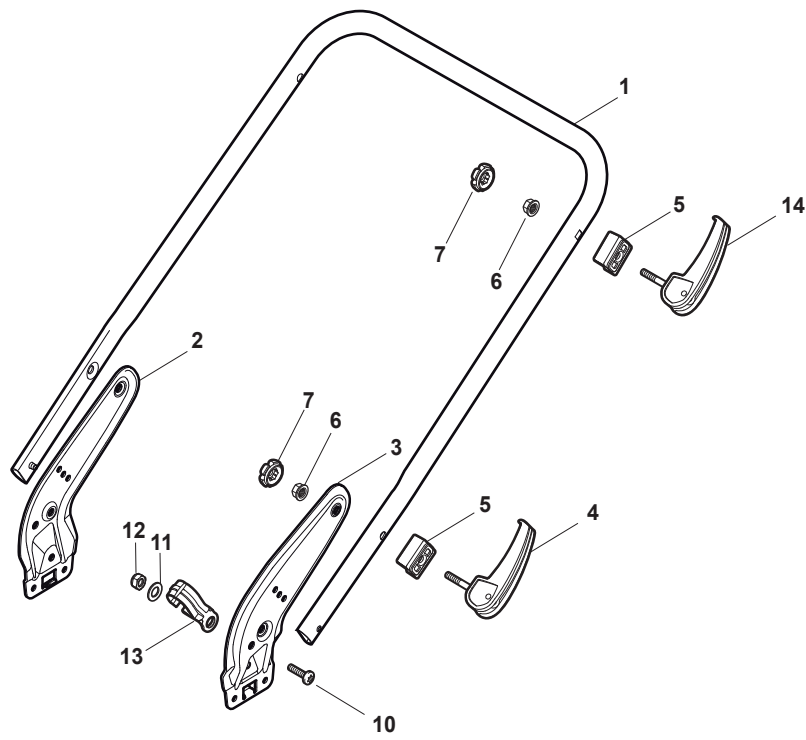

Fig.	Quantity	Part No	Description	Notes
1	1	322108295/1	Side Ejection Conveyor	
2	1	322600313/0	Ejection Guard	
3	2	112727803/0	Screw	
4	1	322806639/0	Fulcrum Pin	
5	2	112154510/0	Nut	
6	2	118203853/0	Screw	
7	1	122450456/0	Spring	
8	1	122517869/1	Pin	
9	2	112604896/0	Crown Fastener	

Fig.	Quantity	Part No	Description	Notes
1	1	322500102/0	Front Combi	
2	2	112523000/1	Washer	
3	2	112728124/0	Screw	
5	1	322226143/0	Mask, Red	
5	1	322226144/0	Mask, Yellow	with Stiga Logo
5	1	322226151/0	Mask, Black	with Stiga Logo
5	1	322226153/0	Mask, Black	
5	1	322226155/0	Mask, Yellow	
6	2	112727799/0	Screw	
7	1	322393638/0	Handlegrip Black	
7	1	322393639/0	Handle, Grey	
7	1	322393640/0	Handle, Yellow	
8	2	112154510/0	Nut	
9	2	112728697/0	Screw	
10	1	322820082/0	Cap	
11	1	322820083/0	Cap	
12	1	322226167/0	Front Plate	
13	1	322226165/0	Mask, Black	
14	2	112728300/0	Screw	
15	1	322226157/0	Mask, Black	
16	1	322393642/0	Bumper Handle	
17	2	112727799/0	Screw	
18	2	112154510/0	Nut	

Fig.	Quantity	Part No	Description	Notes
1	1	381006719/0	Handle Lower Part	Black
1	1	381006720/0	Handle Lower Part	Grey
1	1	381007539/0	Handle, Lower Part Yellow	Yellow
2	1	381005149/0	Right Bracket	Black
2	1	381005185/0	Right Bracket	Stiga Grey
3	1	381005151/0	Left Bracket	Black
3	1	381005187/0	Left Bracket	Stiga Grey
4	4	381003253/0	Handle	
5	4	322680016/0	Washer	
6	4	122131750/0	Nut	
7	4	322399835/0	Knob	
10	2	112760605/0	Screw	
11	2	125038002/1	Bushing	
12	2	112155000/0	Nut	
13	1	322192156/0	Clip	
14	2	381103350/0	Handle	