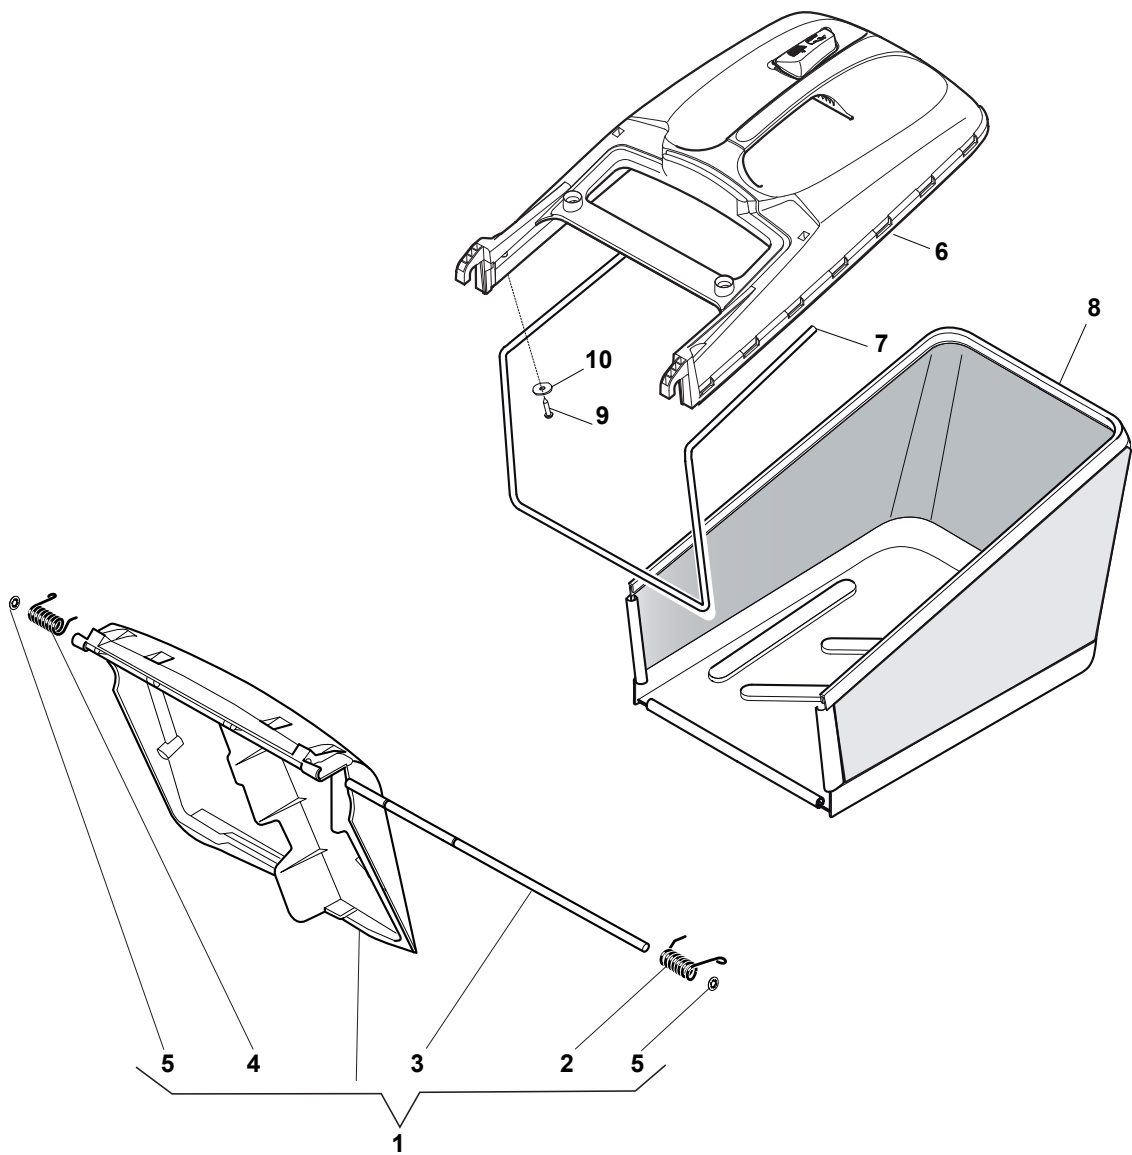

Fig.	Quantity	Part No	Description	Notes
1	1	381008081/2	Stone Guard, Black	Black
1	1	381008098/1	Stone Guard, White	White
1	1	381008082/2	Stone Guard, Yellow	Yellow
2	1	122450466/0	Left Spring	
3	1	122517882/0	Pin	
4	1	122450465/0	Right Spring	
5	2	112604899/0	Crown Fastener	
6	1	381486008/0	Grass-Box, Upper Part	Black
6	1	381486030/0	Grass-Box, Upper Part	Grey
6	1	381486012/0	Grass-Box, Upper Part	Yellow
7	1	122608525/1	Stiffening Lower	
8	1	181002211/0	Box, Fabric	
9	2	112728680/0	Screw	
10	2	112523050/0	Washer	