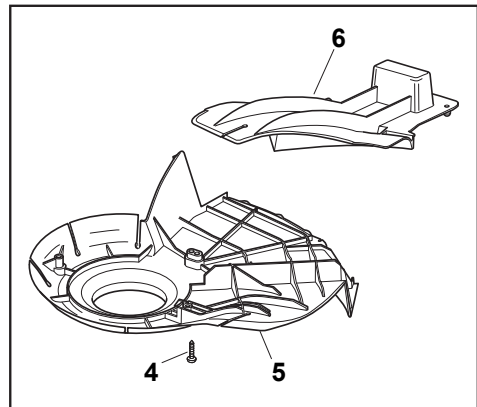

CARTER STANDARD (No Mulching)

CARTER MULCHING (No Mulching)

KIT MULCHING

Fig.	Quantity	Part No	Description	Notes
1	1	322291150/0	Rubber Insert	
2	1	122060192/0	Belt Protection	
3	1	112728530/0	Screw	
4	3	112728530/0	Screw	
5	1	322060198/1	Belt Protection	Not for BBC models
6	1	322140223/0	Deflector	
7	1	322500102/0	Front Combi	
8	2	112523000/1	Washer	
9	2	112728124/0	Screw	

Fig.	Quantity	Part No	Description	Notes
1	1	322108295/1	Side Ejection Conveyor	
2	1	322600313/0	Ejection Guard	
3	2	112727803/0	Screw	
4	1	322806639/0	Fulcrum Pin	
5	2	112154510/0	Nut	
6	2	118203853/0	Screw	
7	1	122450456/0	Spring	
8	1	122517869/1	Pin	
9	2	112604896/0	Crown Fastener	