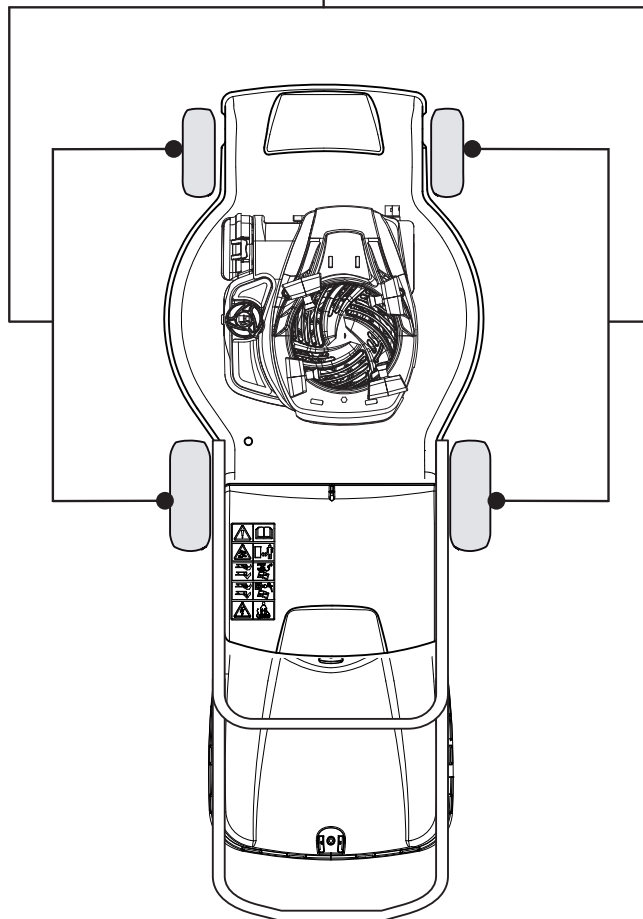

Fig.	Quantity	Part No	Description	Notes
1	1	322108295/1	Side Ejection Conveyor	
2	1	322600313/0	Ejection Guard	
3	2	112727803/0	Screw	
4	1	322806639/0	Fulcrum Pin	
5	2	112154510/0	Nut	
6	2	118203853/0	Screw	
7	1	122450456/0	Spring	
8	1	122517869/1	Pin	
9	2	112604896/0	Crown Fastener	

DELTA Wheels - Ø 200

NTD Wheels - Ø 200

NTL 484 TR 4S - TRQ 4S

WBH Petrol Steel Wheels and Hub Caps

Issue 9 - 2015

Fig.	Quantity	Part No	Description	Notes
1	4	381007483/1	Wheel	
2	8	119216035/0	Bearing	
3	4	381007416/2	Wheel	

DELTA Wheel (Pierced) - Ø 200

DELTA Wheel - Ø 200

NTL 484 TR 4S - TRQ 4S

WBH Petrol Steel Wheels and Hub Caps

Issue 9 - 2015

Fig.	Quantity	Part No	Description	Notes
1	2	381007477/0	Wheel	
2	8	119216035/0	Bearing	
3	2	322110640/0	Hub Cap Grey	
4	2	381007483/1	Wheel	