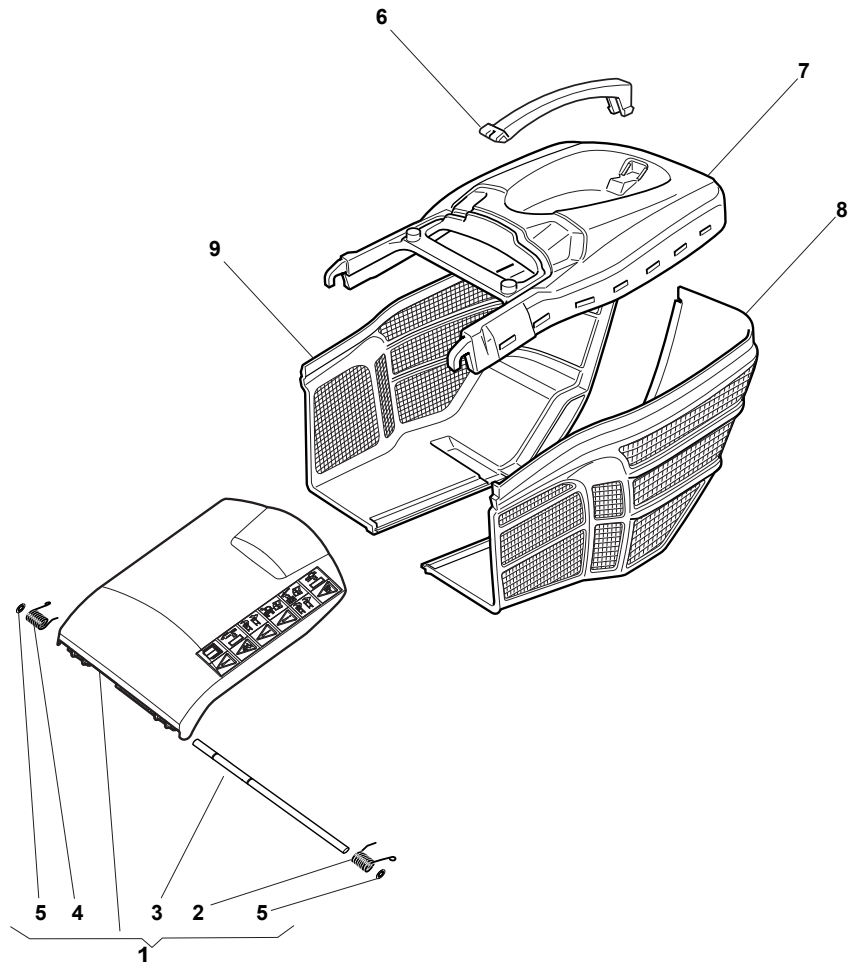

NTL 484 TR 4S - TRQ 4S

WBH Petrol Steel Grass-Catcher

Issue 9 - 2015

Fig.	Quantity	Part No	Description	Notes
1	1	381008129/0	Stone Guard, Yellow	Yellow
1	1	381008128/0	Stone Guard, Black	Black
2	1	122450466/0	Left Spring	
3	1	122517882/0	Pin	
4	1	122450465/0	Right Spring	
5	2	112604899/0	Crown Fastener	
6	1	322393657/0	Handle	Black
6	1	322393721/0	Handle	Grey
7	1	381486009/0	Grass-Box, Upper	Black
7	1	381486031/0	Grass-Box, Upper	Grey
8	1	322486306/0	Grass-Box, L Lower	Black
9	1	322486305/0	Grass-Box, R Lower	Black