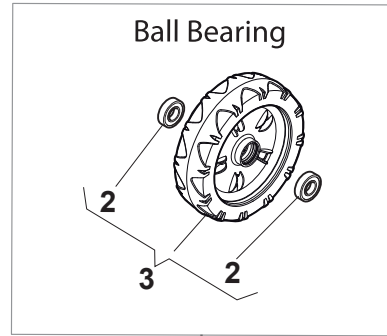

NTD Wheels - Ø 200